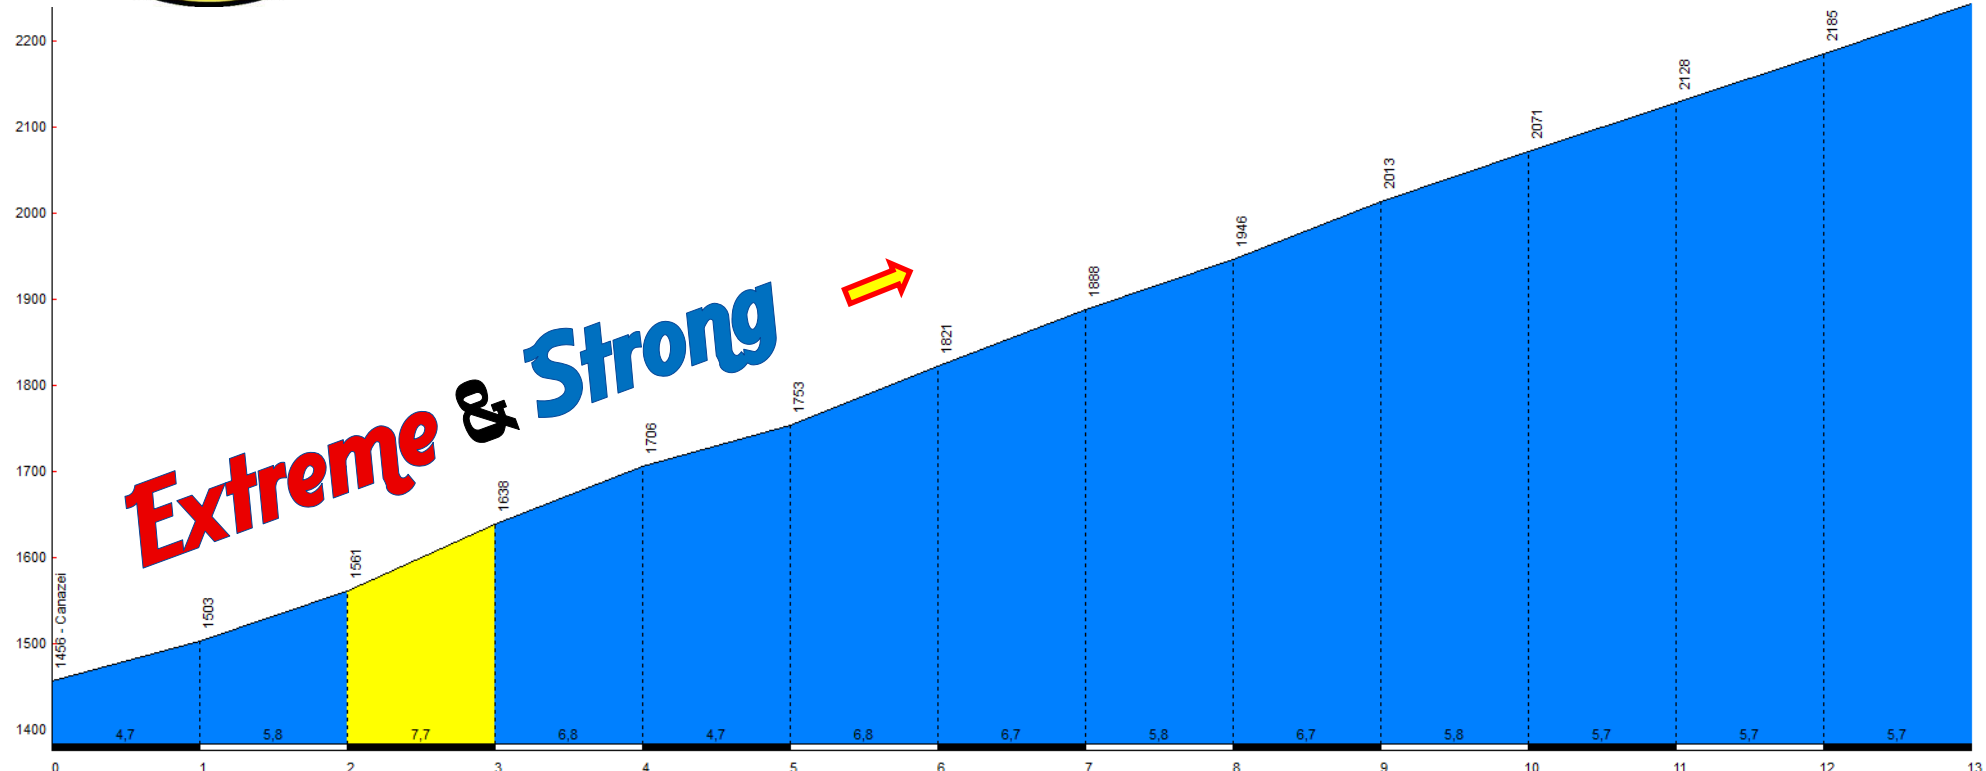

Donderdag

Passo Pordoi, da Arabba

Extreme

Climb Name	Country of departure	km	Min Height	Max Height	Gradient	% average	Difficulty	State
5 Passo Pordoi	Arabba	9,40	1.602	2.239	637	6,80	447,00	Italy

Passo Fedaia, da Caprile

Vrijdag

Extreme - Strong XL & Strong

Climbed Name	Country of departure	km	Min Height	Max Height	Gradient	% average	Difficulty	State
6 Passo Fedaia	Caprile	14,10	998	2.057	1.059	7,50	966,00	Italy

Passo Pordoi, da Canazei

Vrijdag

2242 - Passo Pordoi

Climbed Name	Country of departure	km	Min Height	Max Height	Gradient	% average	Difficulty	State
Passo Pordoi	Canazei	13,00	1.456	2.242	786	6,00	484,00	Italy

Passo Campolongo, da Arabba

Vrijdag

1875 - Passo Campolongo

Climbed Name	Country of departure	km	Min Height	Max Height	Gradient	% average	Difficulty	State
Passo Campolongo	Arabba	4,00	1.580	1.875	295	7,40	215,00	Italy

Passo Gardena, da Corvara