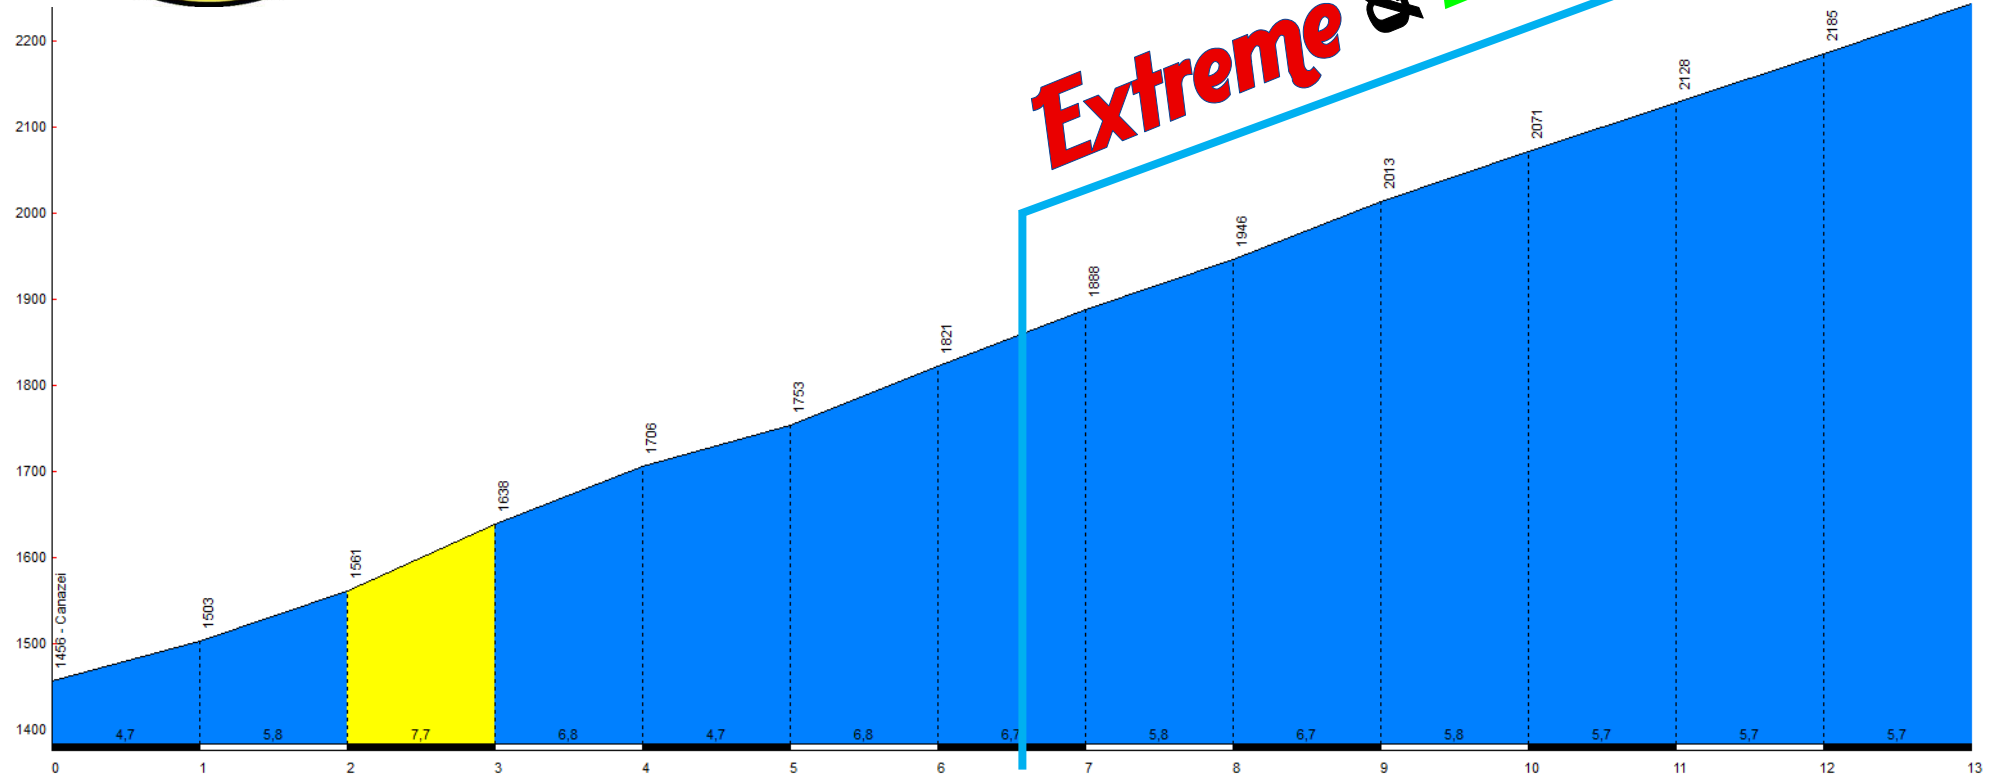

Vrijdag

1875 - Passo Campolongo

Climbed Name	Country of departure	km	Min Height	Max Height	Gradient	% average	Difficulty	State
Passo Campolongo	Arabba	4,00	1.580	1.875	295	7,40	215,00	Italy

Passo Gardena, da Corvara

Vrijdag

Extreme & Light →

Climbed Name	Country of departure	Km	Min Height	Max Height	Gradient	% average	Difficulty	State
Passo Gardena	Corvara	9,60	1.522	2.121	599	6,20	415,00	Italy

Passo Sella - da Nord

Vrijdag

Extreme & Light →

Climbed Name	Country of departure	km	Min Height	Max Height	Gradient	% average	Difficulty	State
Passo Sella	da Nord	5,45	1.871	2.244	373	6,80	260,00	Italy

Passo Pordoi, da Canazei

Vrijdag

Extreme & Light

Climbed Name	Country of departure	km	Min Height	Max Height	Gradient	% average	Difficulty	State
Passo Pordoi	Splittings SS248 met SS242	6,40	1.825	2.242	417	6,50	Laatste Loodjes !	Italy