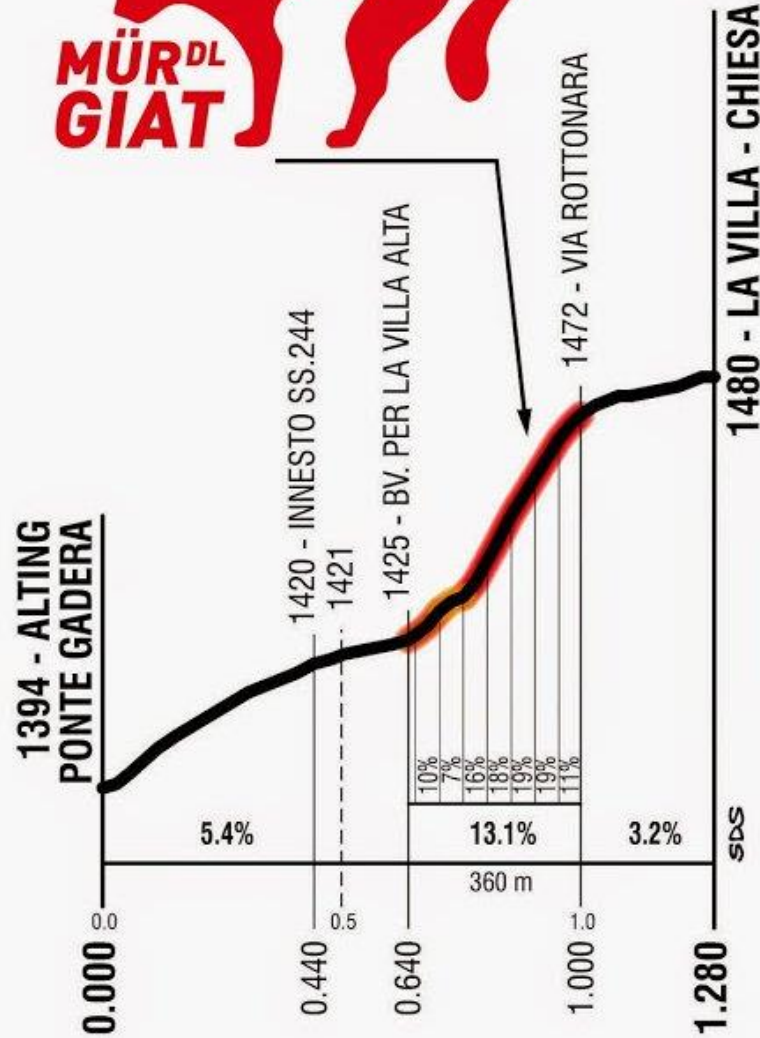

Passo Falzarego, da Caprile

Donderdag

Light

Extreme & Strong

Km	Min Height	Max Height	Gradient	% average	Difficulty
11,70	1.389	2.117	728	6,30	?

Climbed Name	Country of departure	Km	Min Height	Max Height	Gradient	% average	Difficulty	State
Passo Falzarego	Caprile	20,46	998	2.117	1.119	5,50	676,00	Italy

Donderdag

Passo Falzarego, da Cortina d' Ampezzo

Giro d'Italia

Climbed Name	Country of departure	Km	Min Height	Max Height	Gradient	% average	Difficulty	State
Passo Falzarego	Cortina d' Ampezzo	16,40	1.204	2.117	913	5,60	576,00	Italy

Climbed Name	Country of departure	Km	Min Height	Max Height	Gradient	% average	Difficulty	State
Mür dl Giat	La Villa	1,28	1.394	1.480	86	6,70	Straf !	Italy

Passo Campolongo, da Corvara

Donderdag

Climbed Name	Country of departure	km	Min Height	Max Height	Gradient	% average	Difficulty	State
Passo Campolongo	Corvara	6,15	1.568	1.875	307	5,00	192,00	Italy

Donderdag

Passo Pordoi, da Arabba

Extreme

Climb Name	Country of departure	km	Min Height	Max Height	Gradient	% average	Difficulty	State
5 Passo Pordoi	Arabba	9,40	1.602	2.239	637	6,80	447,00	Italy

Passo Fedaia, da Caprile