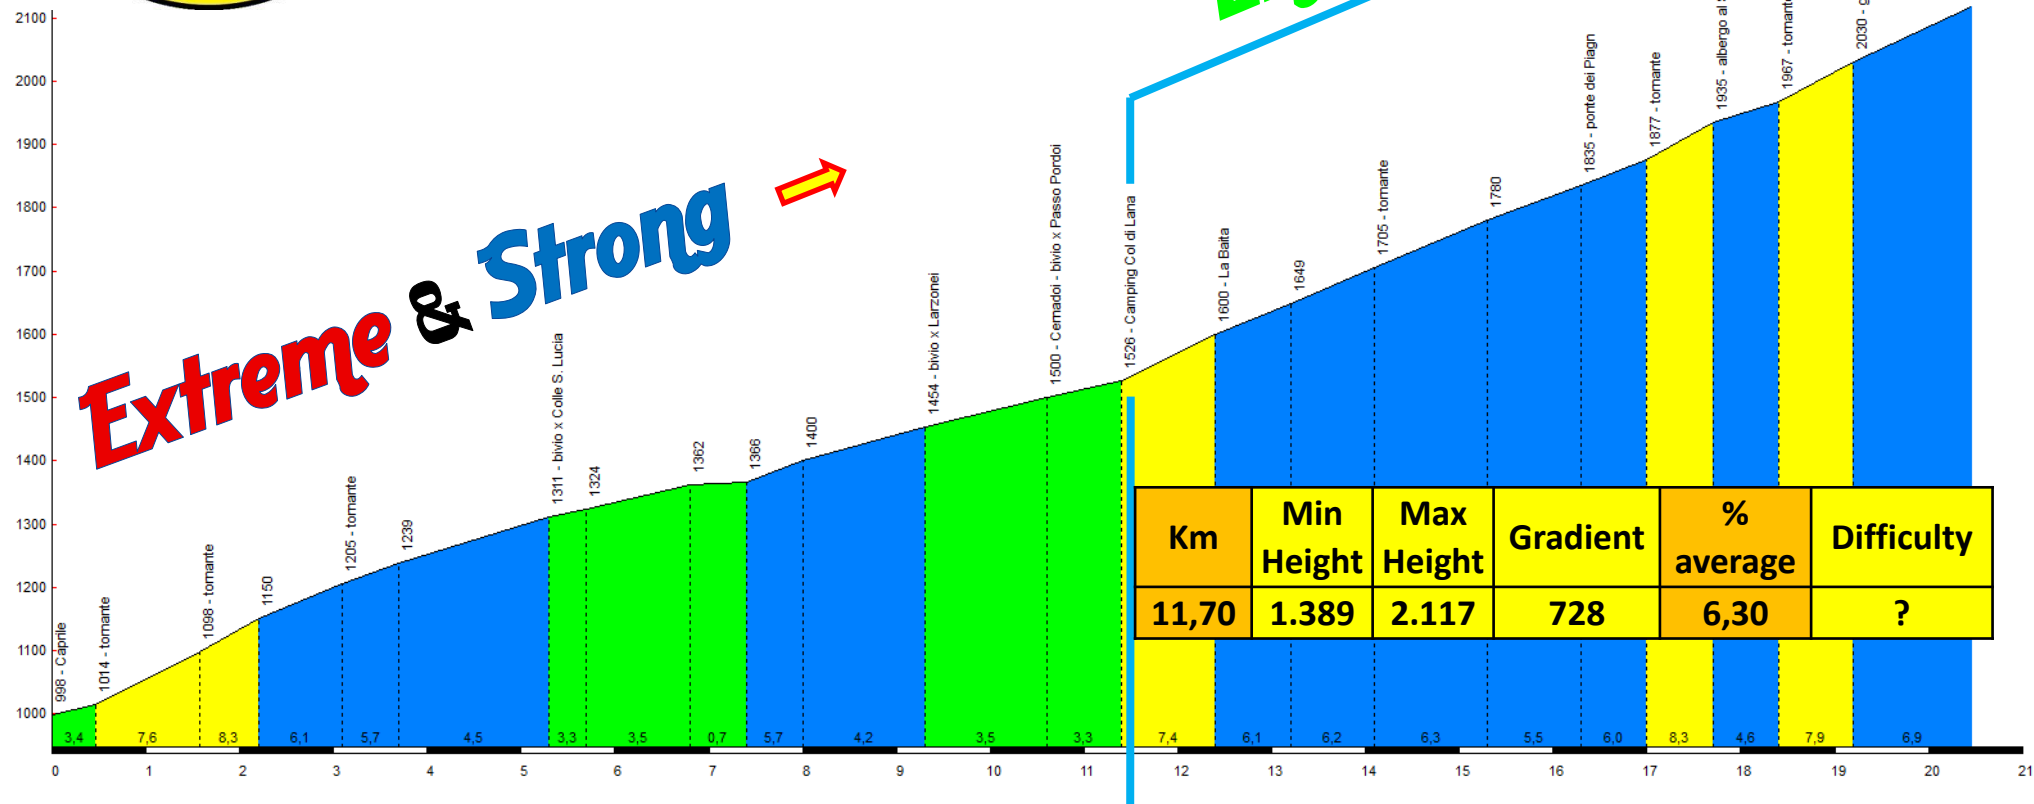

Passo Falzarego, da Caprile

Donderdag

Light

Extreme & Strong

Km	Min Height	Max Height	Gradient	% average	Difficulty
11,70	1.389	2.117	728	6,30	?

Climbed Name	Country of departure	Km	Min Height	Max Height	Gradient	% average	Difficulty	State
Passo Falzarego	Caprile	20,46	998	2.117	1.119	5,50	676,00	Italy

Donderdag

Passo Falzarego, da Cortina d' Ampezzo

Giro d'Italia

Climbed Name	Country of departure	Km	Min Height	Max Height	Gradient	% average	Difficulty	State
Passo Falzarego	Cortina d' Ampezzo	16,40	1.204	2.117	913	5,60	576,00	Italy

Climbed Name	Country of departure	Km	Min Height	Max Height	Gradient	% average	Difficulty	State
Mür dl Giat	La Villa	1,28	1.394	1.480	86	6,70	Straf !	Italy

Passo Campolongo, da Corvara

Donderdag

Climbed Name	Country of departure	km	Min Height	Max Height	Gradient	% average	Difficulty	State
Passo Campolongo	Corvara	6,15	1.568	1.875	307	5,00	192,00	Italy