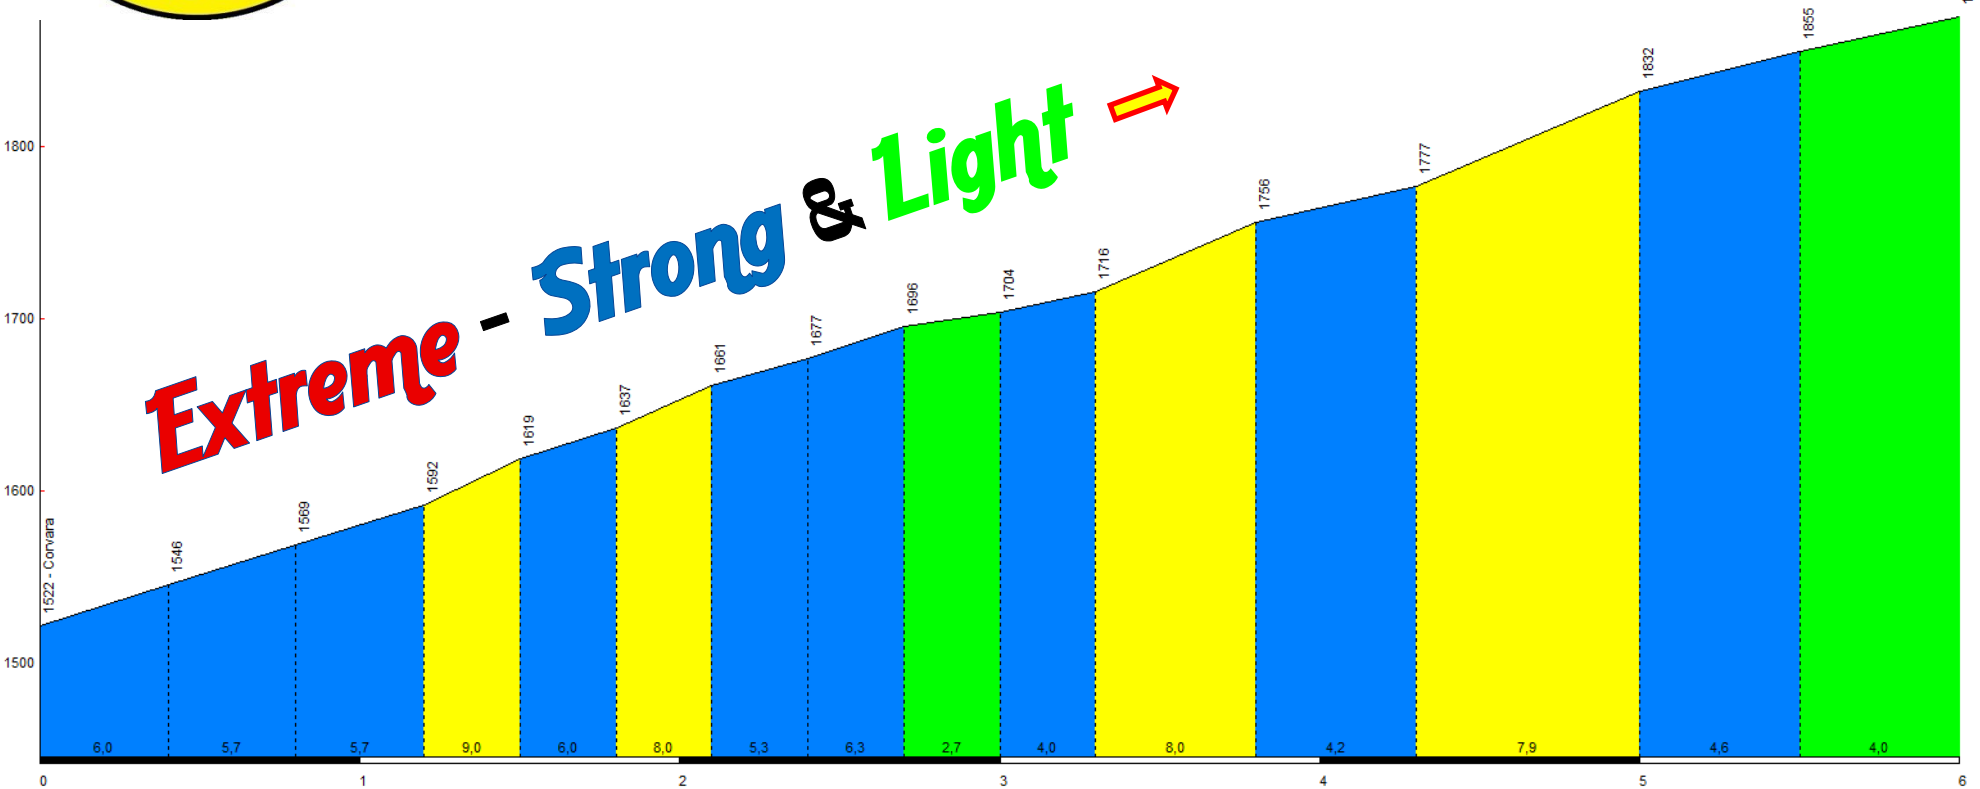

Passo Falzarego, da Caprile

Donderdag

Light

Extreme & Strong

Km	Min Height	Max Height	Gradient	% average	Difficulty
11,70	1.389	2.117	728	6,30	?

Climbed Name	Country of departure	Km	Min Height	Max Height	Gradient	% average	Difficulty	State
Passo Falzarego	Caprile	20,46	998	2.117	1.119	5,50	676,00	Italy

Donderdag

Passo Falzarego, da Cortina d' Ampezzo

Giro d'Italia

Climbed Name	Country of departure	Km	Min Height	Max Height	Gradient	% average	Difficulty	State
Passo Falzarego	Cortina d' Ampezzo	16,40	1.204	2.117	913	5,60	576,00	Italy

Climbed Name	Country of departure	Km	Min Height	Max Height	Gradient	% average	Difficulty	State
Mür dl Giat	La Villa	1,28	1.394	1.480	86	6,70	Straf !	Italy

Passo Campolongo, da Corvara

Donderdag

Climbed Name	Country of departure	km	Min Height	Max Height	Gradient	% average	Difficulty	State
Passo Campolongo	Corvara	6,15	1.568	1.875	307	5,00	192,00	Italy