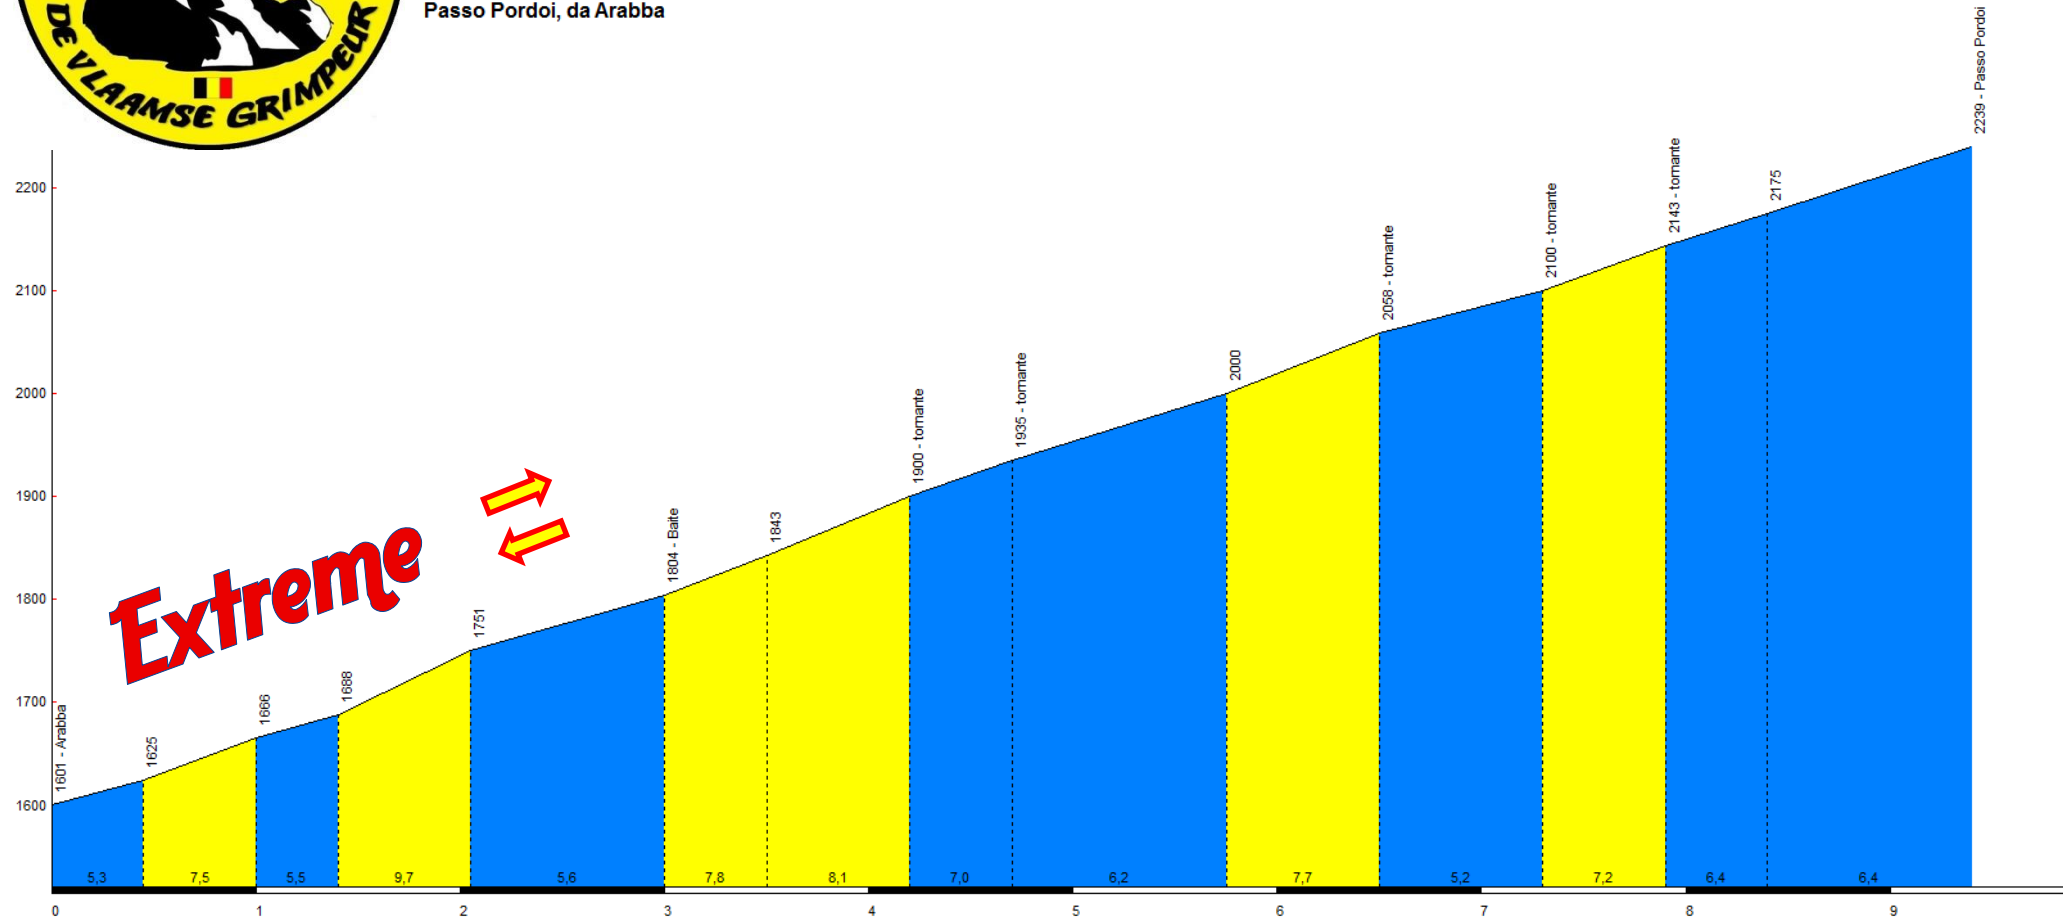

Donderdag

Passo Falzarego, da Cortina d' Ampezzo

Giro d'Italia

Climbed Name	Country of departure	Km	Min Height	Max Height	Gradient	% average	Difficulty	State
Passo Falzarego	Cortina d' Ampezzo	16,40	1.204	2.117	913	5,60	576,00	Italy

Climbed Name	Country of departure	Km	Min Height	Max Height	Gradient	% average	Difficulty	State
Mür dl Giat	La Villa	1,28	1.394	1.480	86	6,70	Straf !	Italy

Passo Campolongo, da Corvara

Donderdag

Climbed Name	Country of departure	km	Min Height	Max Height	Gradient	% average	Difficulty	State
Passo Campolongo	Corvara	6,15	1.568	1.875	307	5,00	192,00	Italy

Donderdag

Passo Pordoi, da Arabba

Extreme

Climb Name	Country of departure	km	Min Height	Max Height	Gradient	% average	Difficulty	State
5 Passo Pordoi	Arabba	9,40	1.602	2.239	637	6,80	447,00	Italy

Passo Fedaia, da Caprile

Vrijdag

Extreme - Strong XL & Strong

Climbed Name	Country of departure	km	Min Height	Max Height	Gradient	% average	Difficulty	State
6 Passo Fedaia	Caprile	14,10	998	2.057	1.059	7,50	966,00	Italy

Passo Pordoi, da Canazei