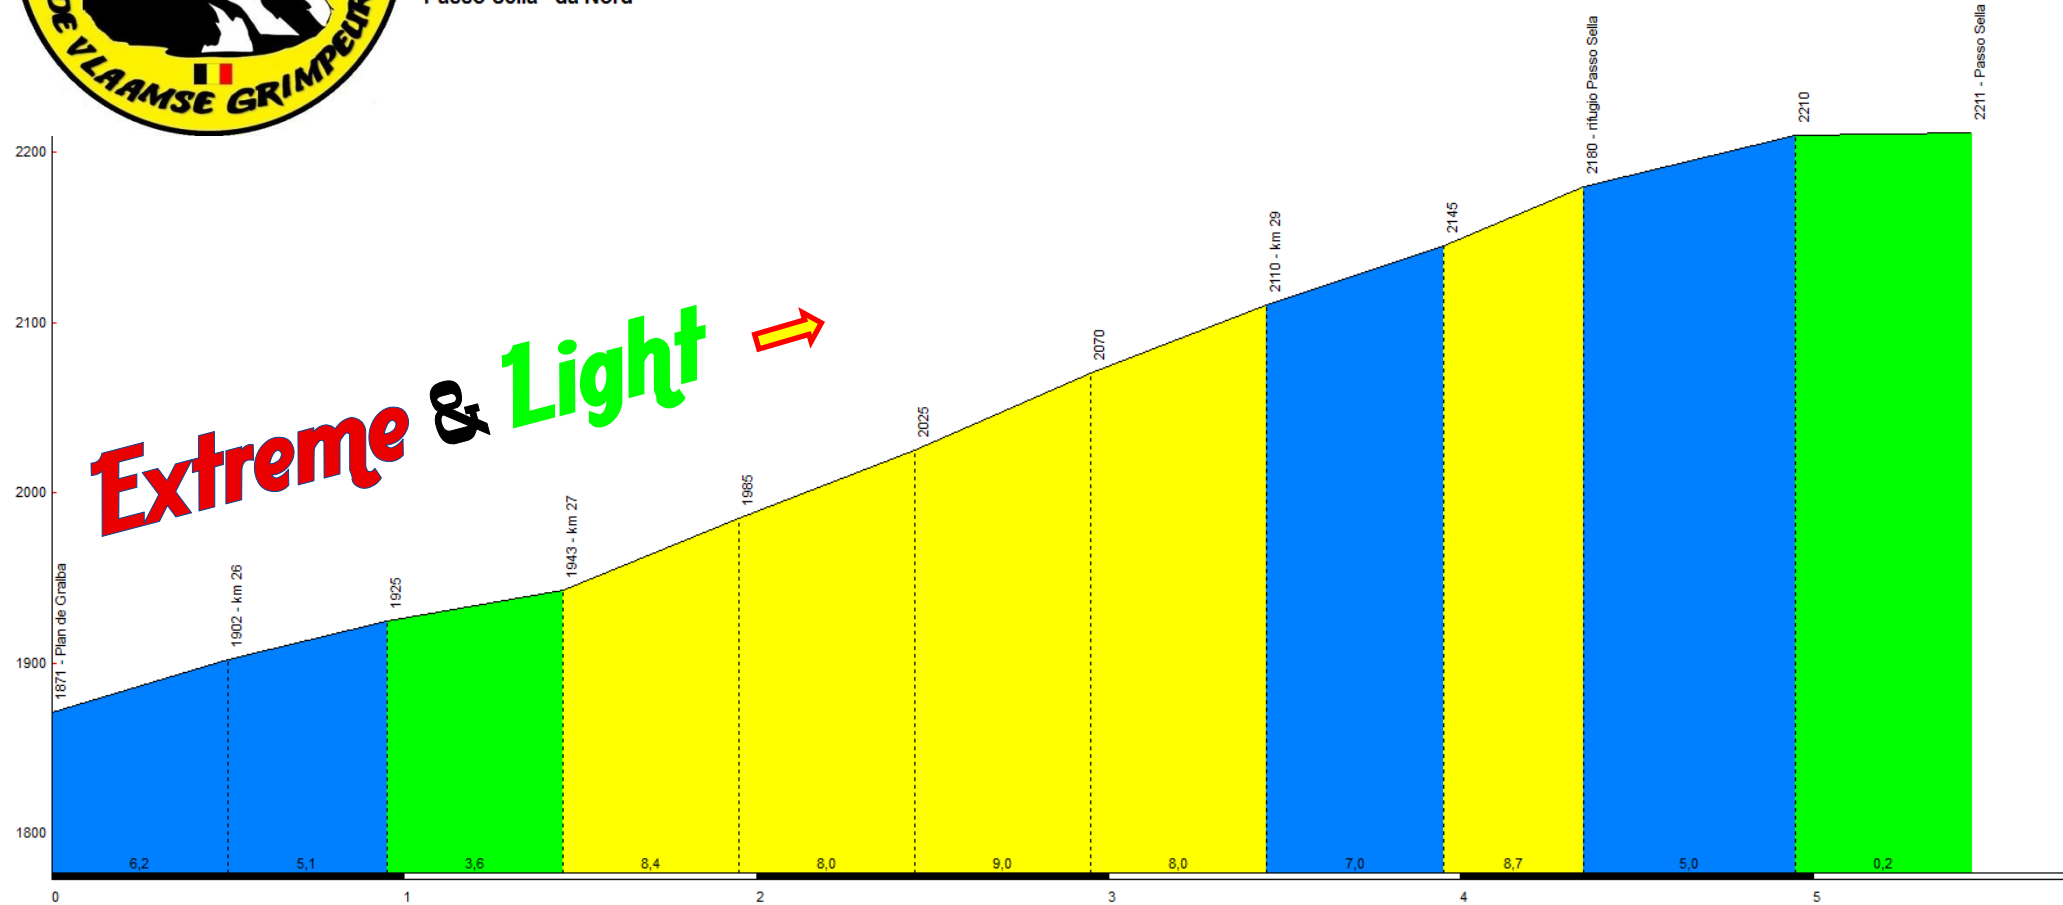

Vrijdag

1875 - Passo Campolongo

Climbed Name	Country of departure	km	Min Height	Max Height	Gradient	% average	Difficulty	State
Passo Campolongo	Arabba	4,00	1.580	1.875	295	7,40	215,00	Italy

Passo Gardena, da Corvara

Vrijdag

Extreme & Light →

Climbed Name	Country of departure	Km	Min Height	Max Height	Gradient	% average	Difficulty	State
Passo Gardena	Corvara	9,60	1.522	2.121	599	6,20	415,00	Italy

Passo Sella - da Nord

Vrijdag

Extreme & Light →

Climbed Name	Country of departure	km	Min Height	Max Height	Gradient	% average	Difficulty	State
Passo Sella	da Nord	5,45	1.871	2.244	373	6,80	260,00	Italy

Passo Pordoi, da Canazei

Vrijdag

Extreme & Light

Climbed Name	Country of departure	km	Min Height	Max Height	Gradient	% average	Difficulty	State
Passo Pordoi	Splittings SS248 met SS242	6,40	1.825	2.242	417	6,50	Laatste Loodjes !	Italy