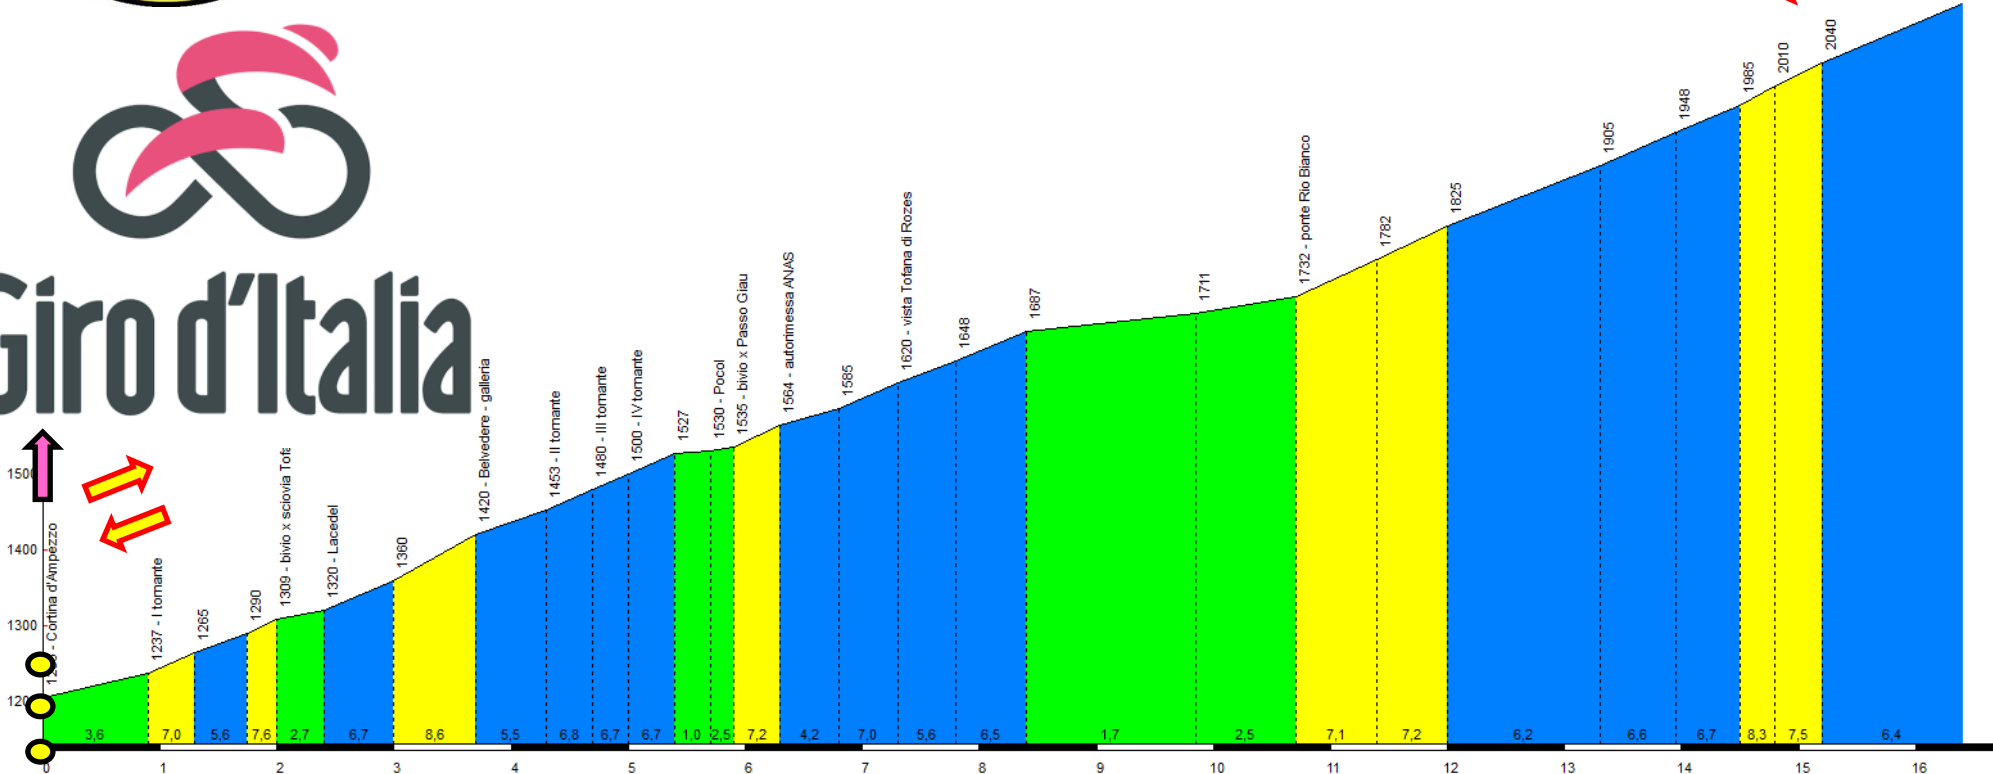

Passo Falzarego, da Caprile

Donderdag

Light

Extreme & Strong

Km	Min Height	Max Height	Gradient	% average	Difficulty
11,70	1.389	2.117	728	6,30	?

Climbed Name	Country of departure	Km	Min Height	Max Height	Gradient	% average	Difficulty	State
Passo Falzarego	Caprile	20,46	998	2.117	1.119	5,50	676,00	Italy

Donderdag

Passo Falzarego, da Cortina d' Ampezzo

Giro d'Italia

Climbed Name	Country of departure	Km	Min Height	Max Height	Gradient	% average	Difficulty	State
Passo Falzarego	Cortina d' Ampezzo	16,40	1.204	2.117	913	5,60	576,00	Italy

Climbed Name	Country of departure	Km	Min Height	Max Height	Gradient	% average	Difficulty	State
Mür dl Giat	La Villa	1,28	1.394	1.480	86	6,70	Straf !	Italy

Passo Campolongo, da Corvara

Donderdag

Climbed Name	Country of departure	km	Min Height	Max Height	Gradient	% average	Difficulty	State
Passo Campolongo	Corvara	6,15	1.568	1.875	307	5,00	192,00	Italy

Donderdag

Passo Pordoi, da Arabba

Extreme

Climb Name	Country of departure	km	Min Height	Max Height	Gradient	% average	Difficulty	State
5 Passo Pordoi	Arabba	9,40	1.602	2.239	637	6,80	447,00	Italy

Passo Fedaia, da Caprile