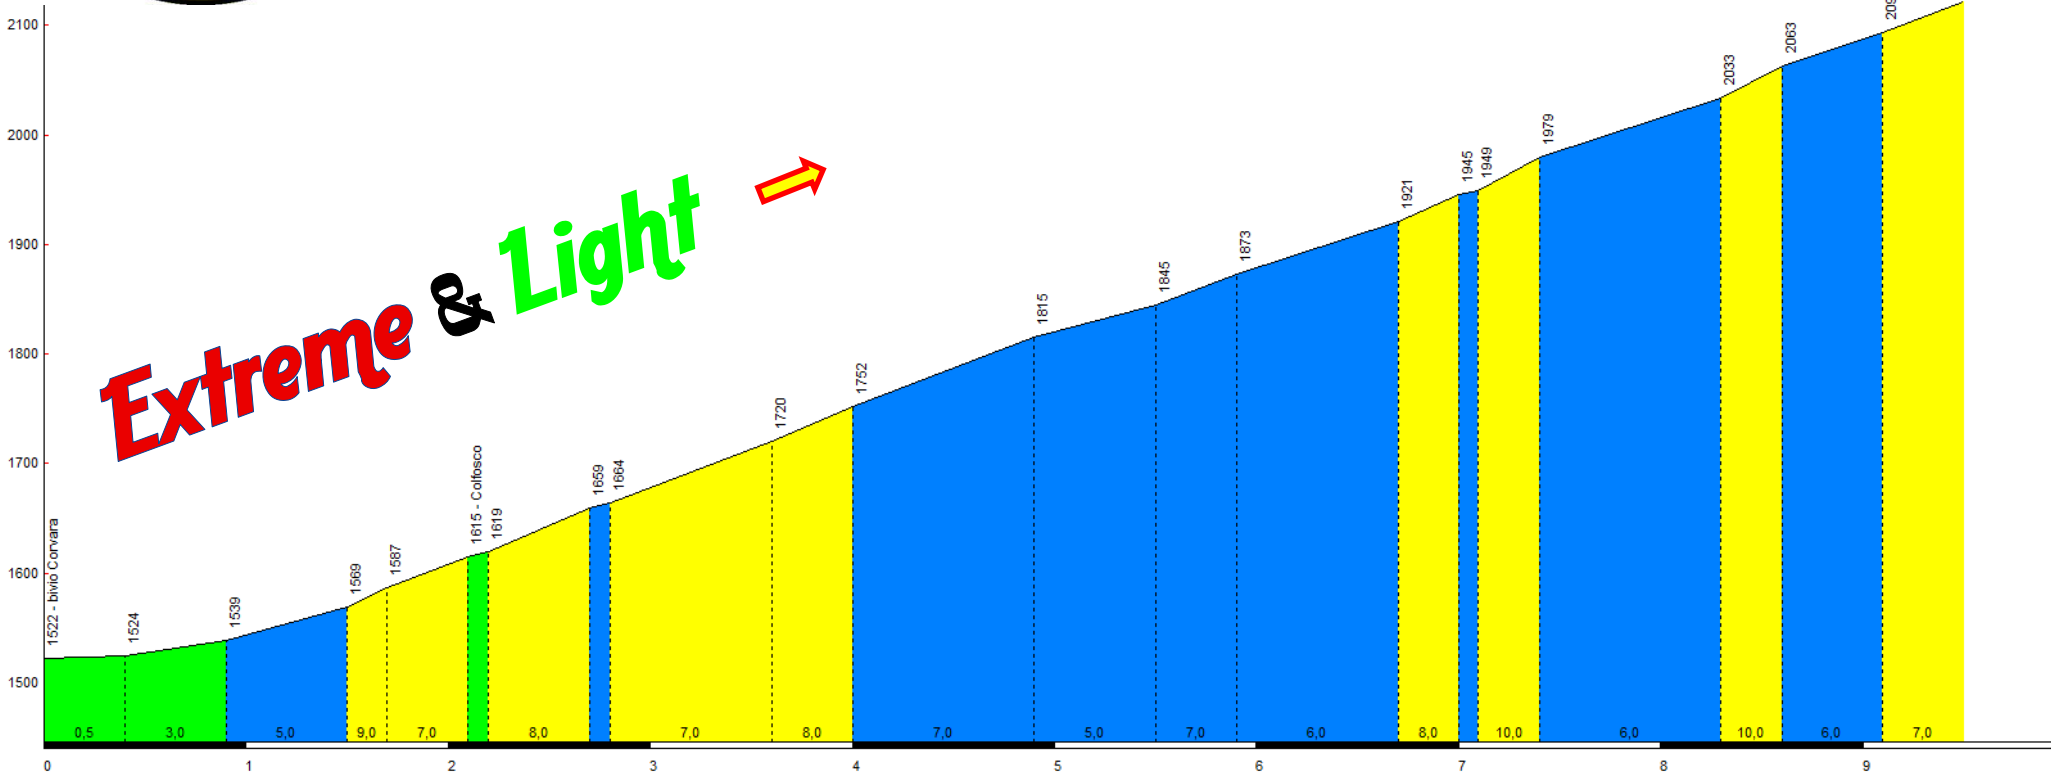

Vrijdag

2242 - Passo Pordoi

Climbed Name	Country of departure	km	Min Height	Max Height	Gradient	% average	Difficulty	State
Passo Pordoi	Canazei	13,00	1.456	2.242	786	6,00	484,00	Italy

Passo Campolongo, da Arabba

Vrijdag

1875 - Passo Campolongo

Climbed Name	Country of departure	km	Min Height	Max Height	Gradient	% average	Difficulty	State
Passo Campolongo	Arabba	4,00	1.580	1.875	295	7,40	215,00	Italy

Passo Gardena, da Corvara

Vrijdag

Extreme & Light →

Climbed Name	Country of departure	Km	Min Height	Max Height	Gradient	% average	Difficulty	State
Passo Gardena	Corvara	9,60	1.522	2.121	599	6,20	415,00	Italy

Passo Sella - da Nord