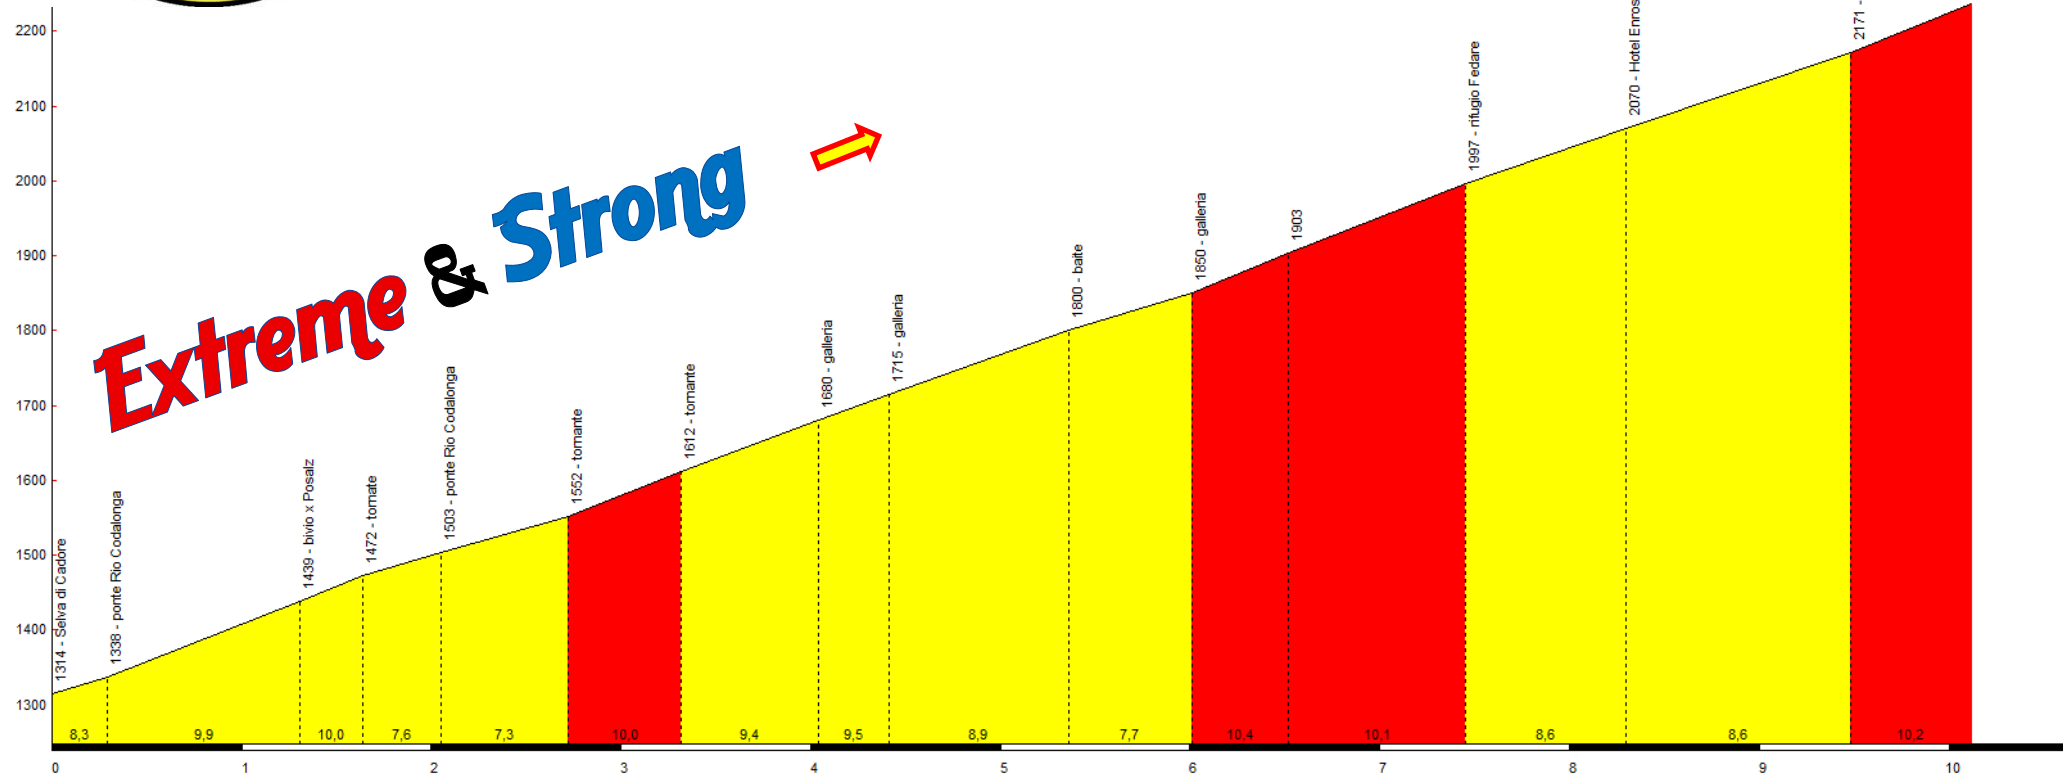

Passo Gardena, da Sud-Ovest

Vrijdag

2121 - Passo Gardena

Climbed Name	Country of departure	Km	Min Height	Max Height	Gradient	% average	Difficulty	State
Passo Gardena	Splittings SS242 → SS243	5,90	1.871	2.121	250	4,20	140,00	Italy

13

Passo Campolongo, da Corvara

Vrijdag

Strong XL →

Climbed Name	Country of departure	km	Min Height	Max Height	Gradient	% average	Difficulty	State
Passo Campolongo	Corvara	6,15	1.568	1.875	307	5,00	192,00	Italy

Passo Giau, da Selva di Cadore

Zaterdag

Extreme & Strong

Climbed Name	Country of departure	Km	Min Height	Max Height	Gradient	% average	Difficulty	State
Passo Giau	Selva di Cadore	10,12	1.314	2.236	922	9,10	849,00	Italy