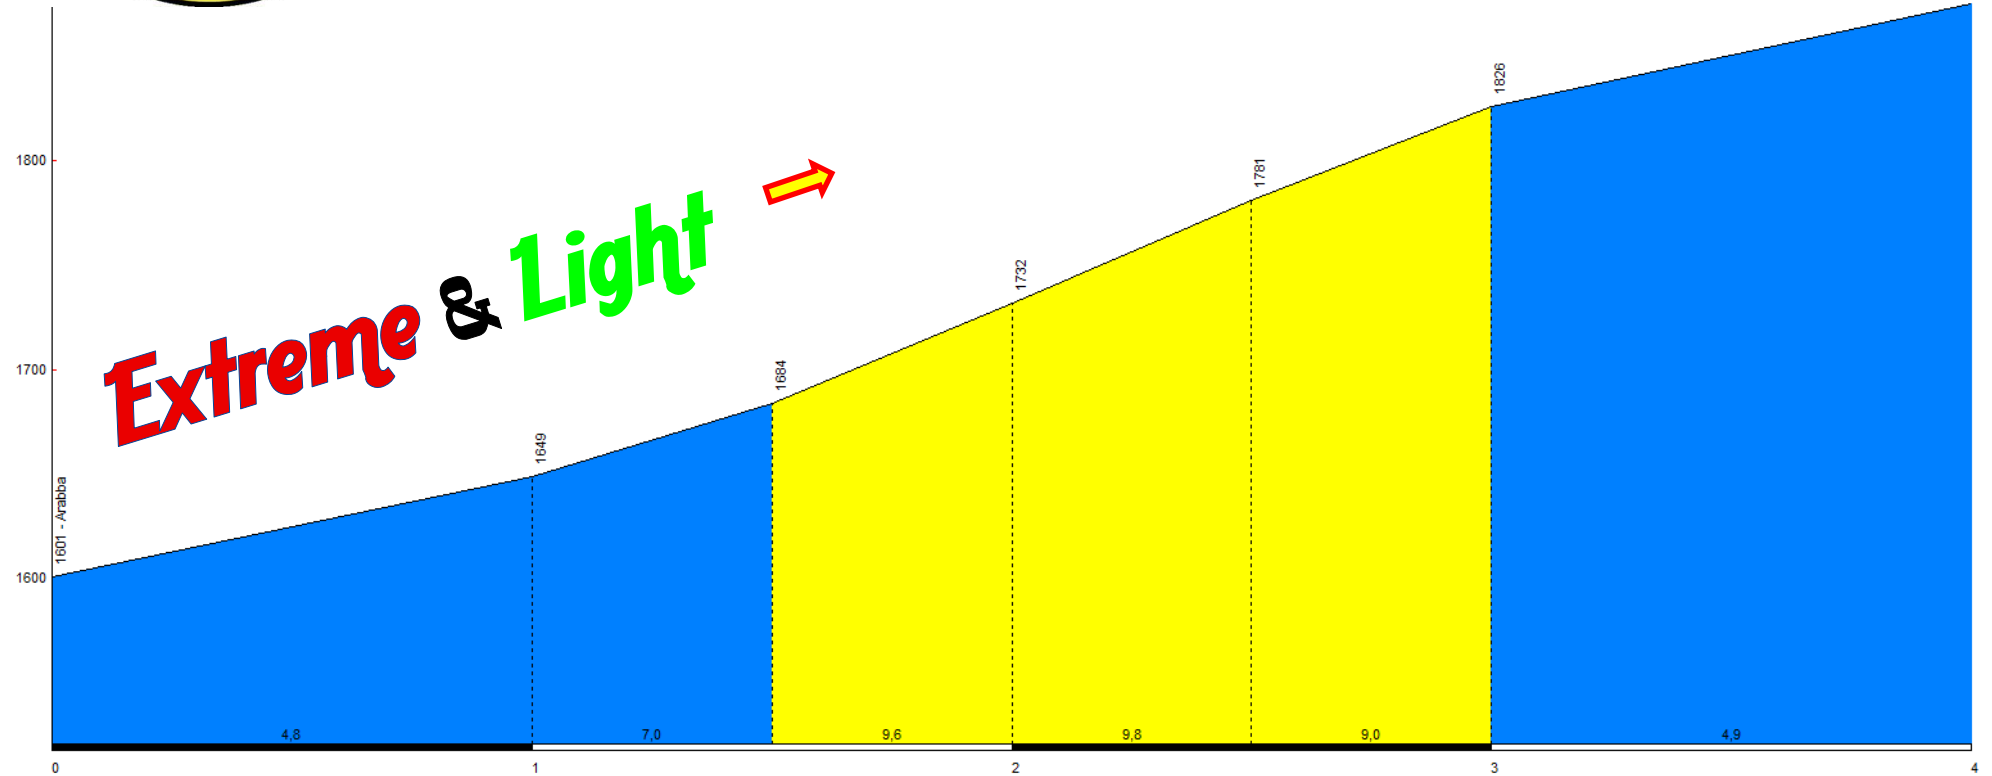

Vrijdag

2242 - Passo Pordoi

Climbed Name	Country of departure	km	Min Height	Max Height	Gradient	% average	Difficulty	State
Passo Pordoi	Canazei	13,00	1.456	2.242	786	6,00	484,00	Italy

Passo Campolongo, da Arabba

Vrijdag

1875 - Passo Campolongo

Climbed Name	Country of departure	km	Min Height	Max Height	Gradient	% average	Difficulty	State
Passo Campolongo	Arabba	4,00	1.580	1.875	295	7,40	215,00	Italy

Passo Gardena, da Corvara

Vrijdag

Extreme & Light →

Climbed Name	Country of departure	Km	Min Height	Max Height	Gradient	% average	Difficulty	State
Passo Gardena	Corvara	9,60	1.522	2.121	599	6,20	415,00	Italy

Passo Sella - da Nord