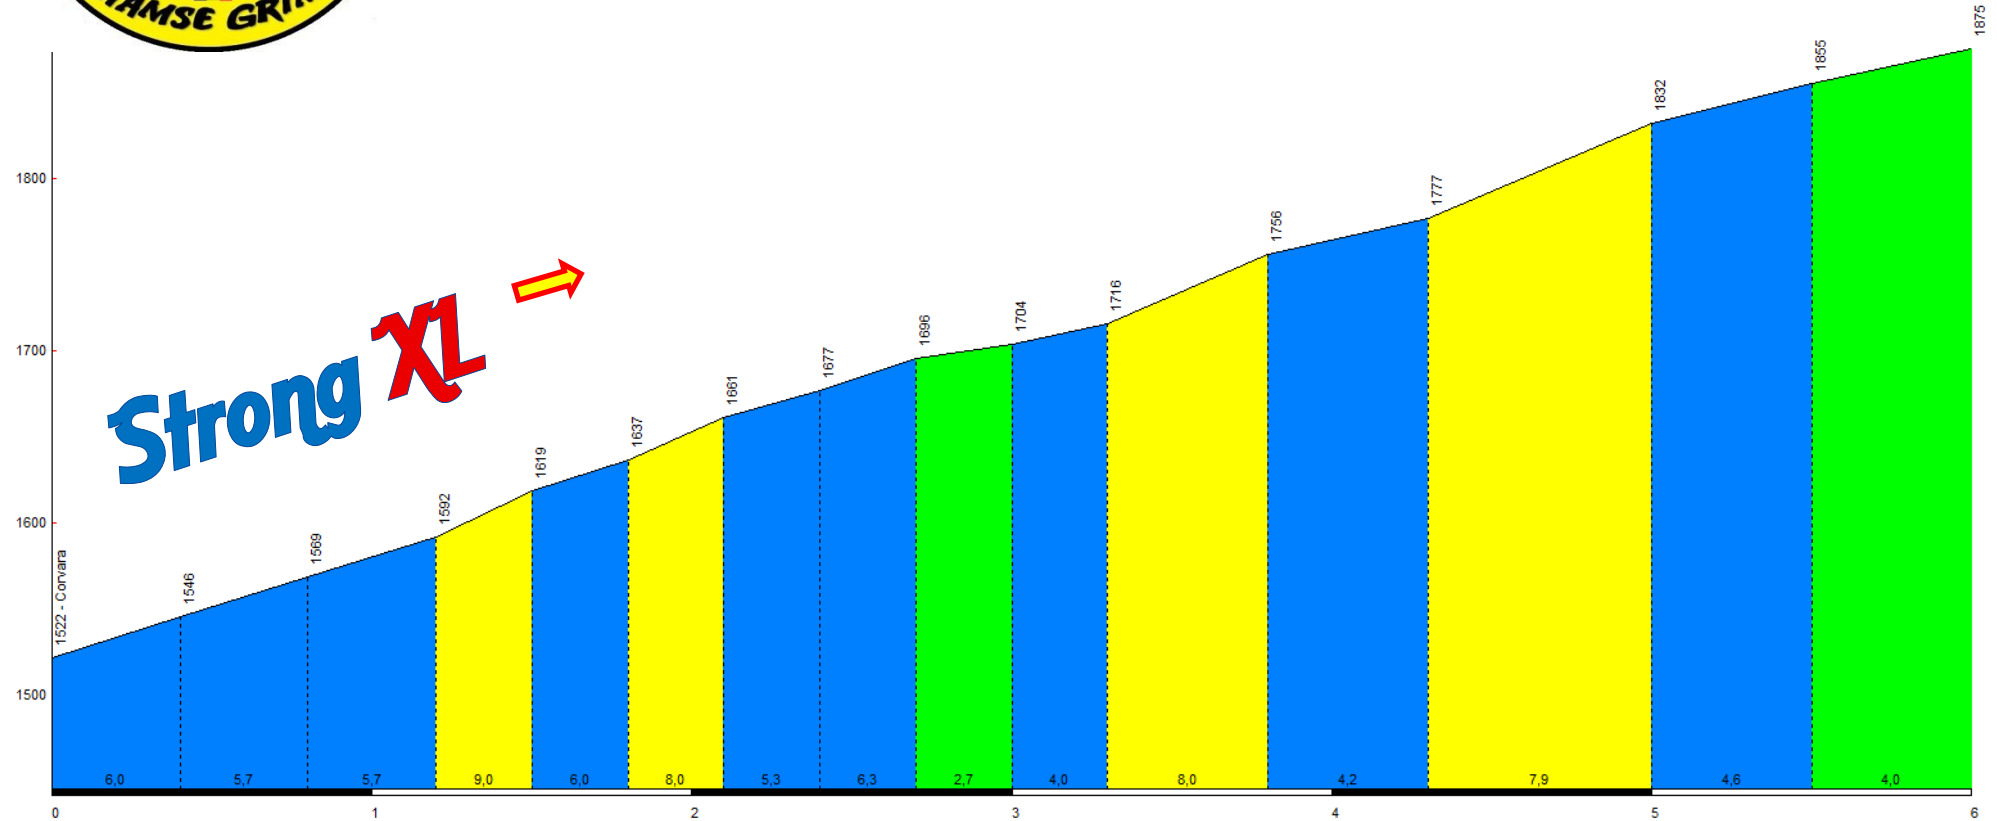

Passo Sella, da Canazei

Vrijdag

**splitsing
Extreme**

Strong XL

Climbed Name	Country of departure	km	Min Height	Max Height	Gradient	% average	Difficulty	State
12 Passo Sella	Canazei	11,40	1.456	2.214	758	6,60	530,00	Italy

Passo Gardena, da Sud-Ovest

Vrijdag

2121 - Passo Gardena

Climbed Name	Country of departure	Km	Min Height	Max Height	Gradient	% average	Difficulty	State
Passo Gardena	Splittings SS242 → SS243	5,90	1.871	2.121	250	4,20	140,00	Italy

13

Passo Campolongo, da Corvara

Vrijdag

Strong XL →

Climbed Name	Country of departure	km	Min Height	Max Height	Gradient	% average	Difficulty	State
Passo Campolongo	Corvara	6,15	1.568	1.875	307	5,00	192,00	Italy