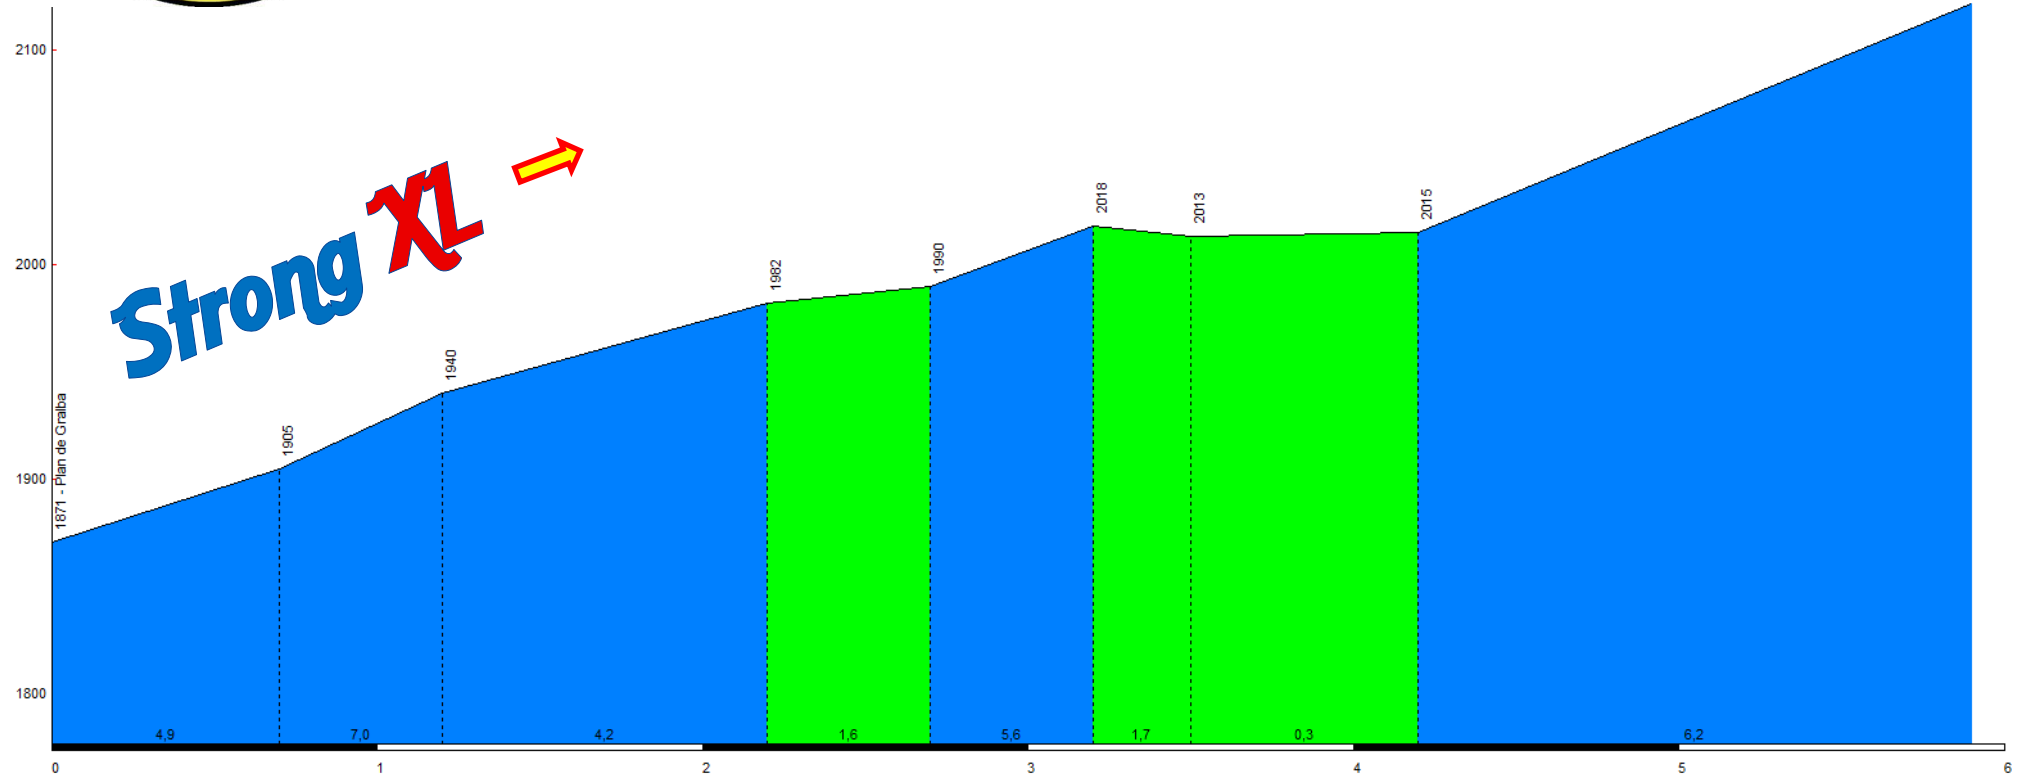

Vrijdag

Extreme & Light

Climbed Name	Country of departure	km	Min Height	Max Height	Gradient	% average	Difficulty	State
Passo Pordoi	Splittings SS248 met SS242	6,40	1.825	2.242	417	6,50	Laatste Loodjes !	Italy

Passo Sella, da Canazei

Vrijdag

**splitsing
Extreme**

Strong XL

Climbed Name	Country of departure	km	Min Height	Max Height	Gradient	% average	Difficulty	State
12 Passo Sella	Canazei	11,40	1.456	2.214	758	6,60	530,00	Italy

Passo Gardena, da Sud-Ovest

Vrijdag

2121 - Passo Gardena

Climbed Name	Country of departure	Km	Min Height	Max Height	Gradient	% average	Difficulty	State
Passo Gardena	Splittings SS242 → SS243	5,90	1.871	2.121	250	4,20	140,00	Italy

13

Passo Campolongo, da Corvara

Vrijdag

Strong XL →

Climbed Name	Country of departure	km	Min Height	Max Height	Gradient	% average	Difficulty	State
Passo Campolongo	Corvara	6,15	1.568	1.875	307	5,00	192,00	Italy